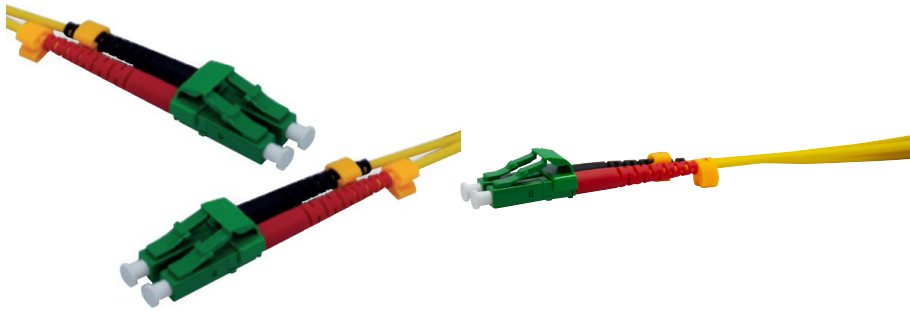

LC-APC/LC-APC duplex 2.0 mm single OS2 9/125 Fiber patch cable yellow - 2 m

DESCRIPTION

TECHNICAL CHARACTERISTICS

Brand : GENERIQUE

Part number : ECF-392452

Main features :

- Type of patch : High density
- Communication channel : Duplex
- Standard : Singlemode OS2
- Type : 9/125
- A Connector type : LC-APC
- B Connector type : LC-APC

Secondary features :

- LSZH : Yes
- Colour : Yellow
- Fiber diameter (mm) : 2
- Length (m) : 2