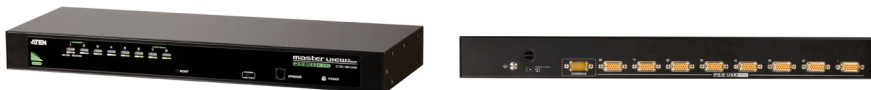

8-Port USB - PS/2 VGA KVM Switch

DESCRIPTION

The CS1308 is a 8-Port USB-PS/2 KVM switch (Dual Interface). You're able to control up to 64 Computers from a single console (keyboard, mouse, and monitor).

8 additional switches can be cascaded (2-Level) that's why the total number of connected computers can be up to 64 computers, that can be controlled from a single keyboard-monitor-mouse console. The switch supports both USB and PS/2 connections for the console and Computer/PC/Server (Dual Interface).

- 1x CS1308 KVM Switch with Rack Mount Kit
- 1x LIN5-27X6-U21G Console cable
- 1x Firmware Upgrade cable
- 1x Foot Pad set (4 pads)
- 1x 0AD8-1605-24M1 Power Adapter
- 1x User Instructions

TECHNICAL CHARACTERISTICS

Brand : ATEN

Part number : CS1308-AT-G

AC adapter included : Y

Built-in display : N

Cascadable : Y

Console ports : VGA (D-Sub)

DC input voltage : 5.3 V

DC-in jack : Y

Keyboard port type : USB, PS/2

Linux operating systems supported : Y
Mac operating systems supported : Y
Master (outer) case gross weight : 8.7 kg
Master (outer) case height : 258 mm
Master (outer) case length : 565 mm
Master (outer) case net weight : 6.72 kg
Master (outer) case width : 375 mm
Maximum resolution : 2048 x 1536 pixels
Mouse port type : USB, PS/2
Number of computers controlled : 64
Operating relative humidity (H-H) : 0 - 80%
Operating temperature (T-T) : 0 - 50 °C
Other operating systems supported : Y
Package depth : 540 mm
Package height : 233 mm
Package weight : 2.69 kg
Package width : 116 mm
Power consumption (typical) : 5 W
Power source : DC
Product colour : Black
Products per master (outer) case : 3 pc(s)
Push button : Y
Quick installation guide : Y
Rack capacity : 1U
Rack mount kit : Y
Rack mounting : Y
Rubber feet : Y
Scan interval : 1,255 s
Storage temperature (T-T) : -20 - 60 °C
Sustainability certificates : RoHS
VGA (D-Sub) ports quantity : 8
Video port type : VGA
Weight : 1.89 kg
Width : 161.3 mm
Windows operating systems supported : Y