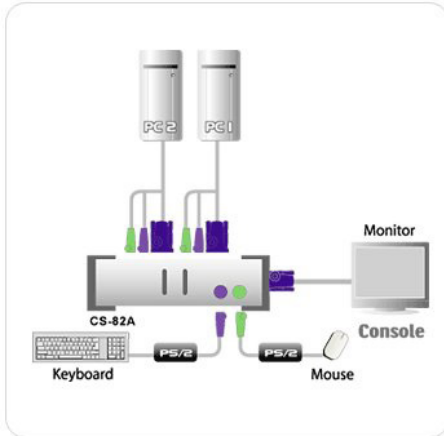

ATEN CS-82 MULTI CONTROLER

DESCRIPTION

TECHNICAL CHARACTERISTICS

Brand : ATEN

Part number : CS82AC-AT

Main features :

Number of ports : 2

KVM keyboard/mouse connectors : PS2

KVM video port : VGA

KVM over IP : No

Maximum resolution : 1920 x 1440

Rackmount : No

Secondary features :

KVM over category 5 : No

Embedded cables : No

Push button switching operation : Yes

Hotkey switching operation : Yes

OSD switching operation : No

Smartphone switching operation : No

Softswitch switching operation : No

Length of the included cables : 1,20 m

Remote control included : No

With audio : No