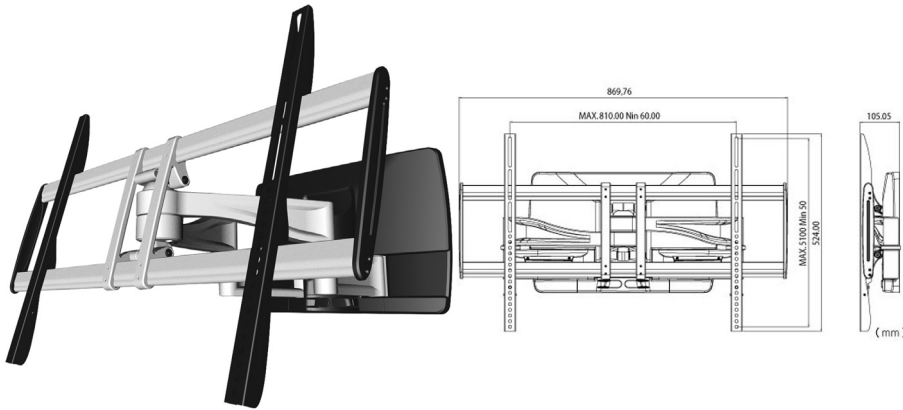

AAVARA Full-motion wall mount A8050 for displays 37-62'

DESCRIPTION

TECHNICAL CHARACTERISTICS

Brand : AAVARA

Part number : A8050

Mount :

Type : Wall-mounted

Desktop mounting type : -

Floor-mounting : -

Vertical angle : +/-15 degree

Horizontal angle : +/-60°

Rotation angle : No

Colour : Black and silver

Wall/ Screen distance (mm) : 105 - 550

Material : Steel / Aluminum

Height : -

Locking system : No

Cable management system : Yes

PTZ : No

Monitor :

Number of screens : 1

Min. VESA dimensions : 200 x 200

Max. VESA dimensions : 810 x 510

Screen weight (Kg) : 85

Screen diagonal : 32 to 62"

Included :

Screw set : Yes

Spirit level : No