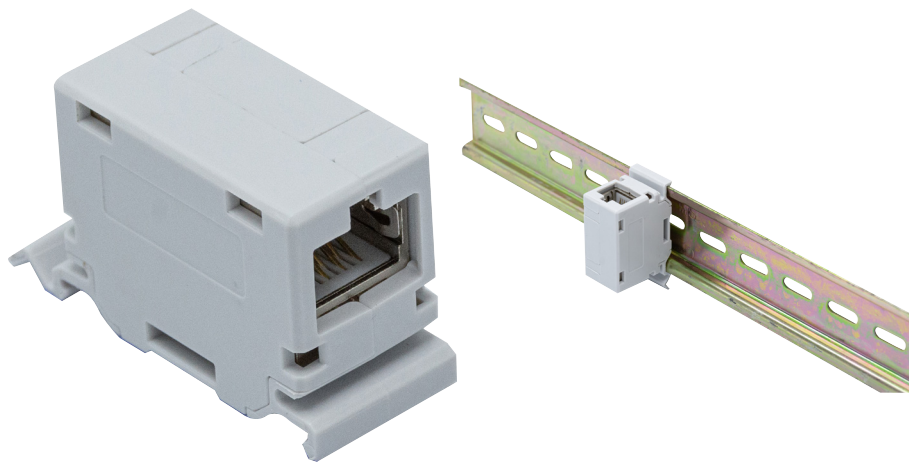

## DIN RAIL RJ45 COUPLER CAT6A STP

### DESCRIPTION

### TECHNICAL CHARACTERISTICS

Brand : GNERIQUE

Part number : ECF-272222