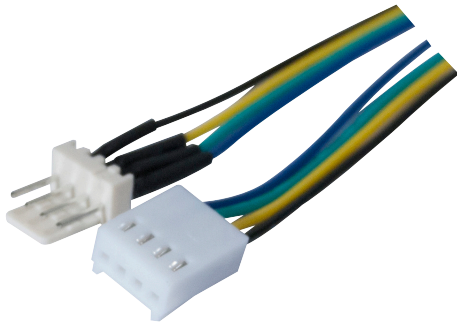

## Power extension cable for fan with 4 pins- 45 cm

### DESCRIPTION

This extension power cable is ideal for full-size PC cases.

Product features:

- Input connector: 4-pin female
- Output connector: 4-pin male
- Cable length: 45 cm.

### TECHNICAL CHARACTERISTICS

Brand : GENERIQUE

Part number : ECF-146876

#### Main features :

Signal : Power

Connection type : Extension cord

Cable type : Fan power adapter cable

A Connector type : 4-pin fan

B Connector type : 4-pin fan

Connector A : 1 x 4-pin female fan connector