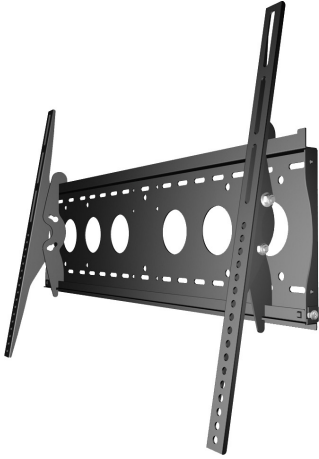

# AAVARA Tilting wall mount EE8050 for displays 32-65'

## DESCRIPTION

Product features:

- Supports 32-65" / 81-165 cm screen
- Maximum load: 80 kg
- Features Thumb-rolling Free Tilt Angle : +/-15°
- Ultra slim profile: 2.95 inch/ 75mm
- Material: steel
- Safety Lock to secure the display in place
- Anti-theft lock (padlock not included)
- Maximum mounting : 810 x 500mm
- Dimensions du produit 788x524x75 mm
- Poids du produit : 5.2kg
- Screw type : M8,M6,M5,M4
- Guarantee : 5 years

### Mount :

Type : Wall-mounted

Desktop mounting type : -

Floor-mounting : -

Vertical angle : +/-15 degree

Horizontal angle : No

Rotation angle : No

Colour : Black

Wall/ Screen distance (mm) : 75

Material : Steel

Height : -

Locking system : Yes

Cable management system : No

PTZ : No

**Monitor :**

Number of screens : 1