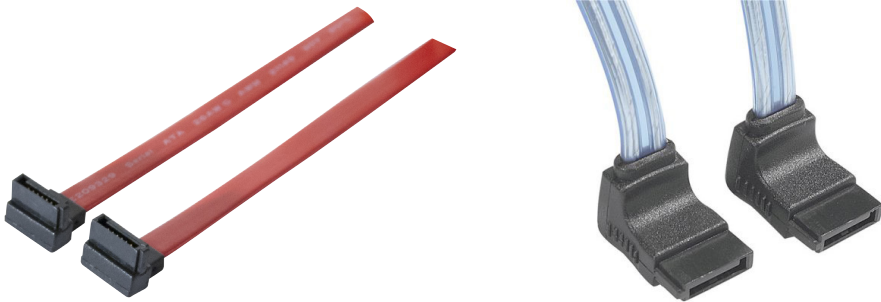

SATA cable with 2 angled down connectors- 50 cm

DESCRIPTION

This SATA cable allows the connection of devices such as HDDs, SSDs, SATA optical drives to a motherboard or controller with SATA interface.

Compatible with SATA, SATA2 and SATA3.0 (6Gbps)

Product features:

- Input connector: 1 x Serial ATA angled down
- Output connector: 1 x Serial ATA angled down
- Cable length: 50 cm.

TECHNICAL CHARACTERISTICS

Brand : GENERIQUE

Part number : ECF-147691

Main features :

Signal : Data

Connection type : Cable

Cable type : SATA adapter cable

A Connector type : SATA

B Connector type : SATA

Connector A : 1 x SATA (data) female down angle

Connector B : 1 x SATA (data) female down angle

Length (cm) : 50