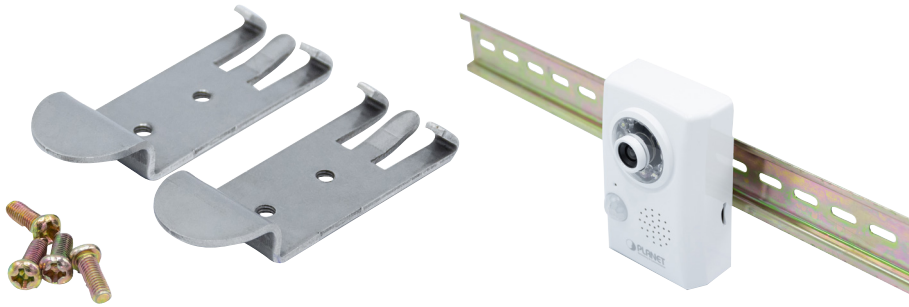

Set of 2 DIN brackets with screws

DESCRIPTION

TECHNICAL CHARACTERISTICS

Brand : GENERIQUE

Part number : ECF-272453