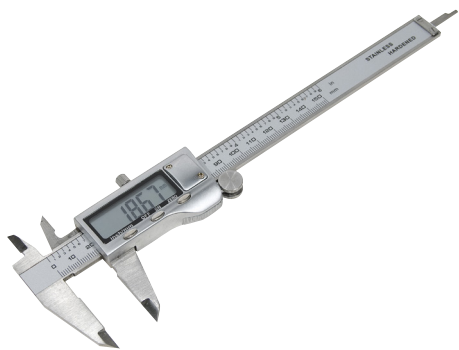

DIGITAL PRECISION CALIPER

DESCRIPTION

TECHNICAL CHARACTERISTICS

Brand : GENERIQUE

Part number : ECF-813102