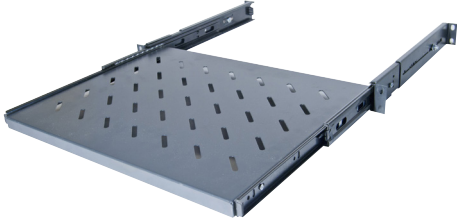

Universal sliding shelf for cabinet depth 550 mm

DESCRIPTION

- 19" rackmount
- Supported weight: 35 kg max
- Color: black
- Can be mounted on front and rear rack rails

TECHNICAL CHARACTERISTICS

Brand : GENERIQUE

Part number : DEX-755281

General information :

Category : Accessories

Accessory type : Shelf

Inch compatibility : 19»

Capacity (U) : 1

Physical specifications :

Colour : Black