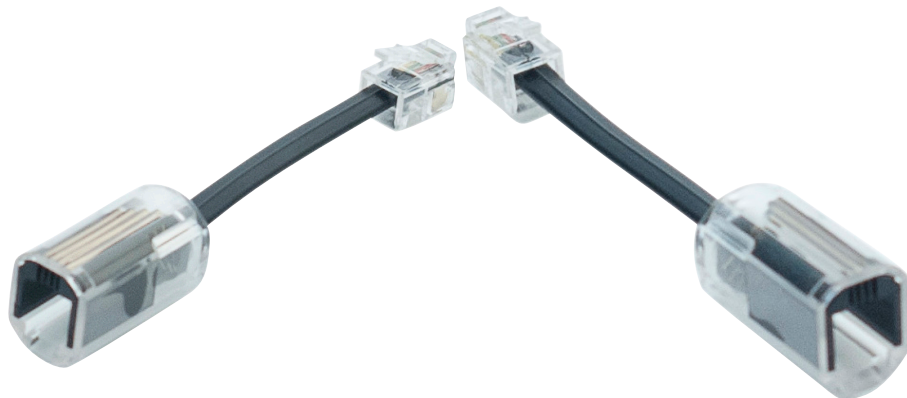

## Twist Stop Adapter with 3 cm cable

### DESCRIPTION

Solid cast adapter with twist stopper system.  
Comes with a 3-cm cable.

### TECHNICAL CHARACTERISTICS

Brand : GENERIQUE

Part number : ECF-280102