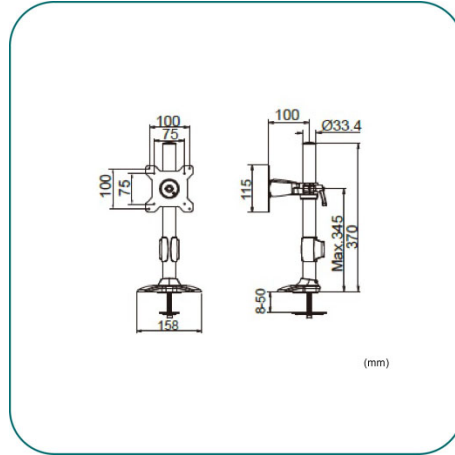

## DESCRIPTION

Product features:

- Flat Panel Size: 15"-24" / 38-61cm
- VESA mounting: 75 x 75, 100 x 100
- Maximum load: 12 kg / 26.5lbs
- Tilting and swiveling angles +/- 20 degree
- Grommet base design
- Cable management
- ExperTorque design for easy adjustment balanced by monitor weight
- Material: steel and aluminum
- Adjustsable height: 255 to 345 mm
- Rotation: 90°
- Screw type : M4
- Dimensions: 158 x 370 x 106 mm
- Weight : 1,7 kg

## TECHNICAL CHARACTERISTICS

Brand : AAVARA

Part number : TI011

Wall/ Screen distance (mm) : -

Material : Steel / Aluminum

Height : 255 to 345 mm

Locking system : No

Cable management system : Yes

PTZ : No

**Monitor :**

Number of screens : 1

Min. VESA dimensions : 75 x 75

Max. VESA dimensions : 100 x 100

Screen weight (Kg) : 12

Screen diagonal : 15 to 24"

**Included :**

Screw set : Yes

Spirit level : No