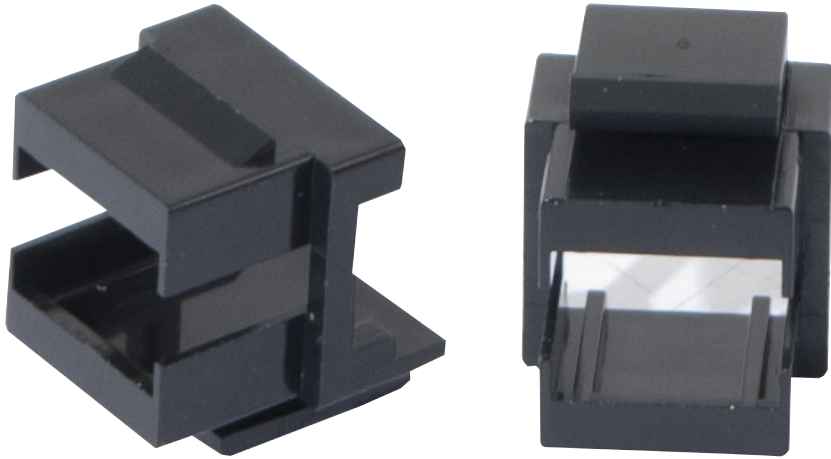

## Keystone adaptor for SC simplex adapter- 10 pcs

### DESCRIPTION

Product features:

- Compatible with SC Simplex/ LC Duplex fiber optic adapters
- For keystone patch panels

### TECHNICAL CHARACTERISTICS

Brand : GENERIQUE

Part number : ECF-395241

**Main features :**

Accessory type : Adapter

**Secondary features :**

A Connector type : SC-UPC

B Connector type : LC-UPC