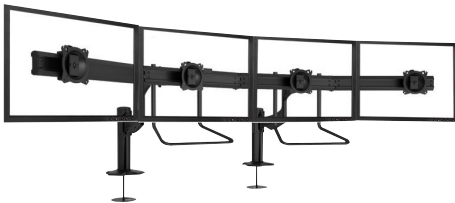

# Grommet base 4 x 1

## TECHNICAL CHARACTERISTICS

Brand : CHIEF

Part number : K4G410B

### Mount :

Type : Office

Desktop mounting type : Desk-mounted

Floor-mounting : -

Vertical angle : +/-12 degree

Horizontal angle : No

Rotation angle : 360°

Colour : Black

Wall/ Screen distance (mm) : -

Material : Steel

Height : -

Locking system : No

Cable management system : Yes

PTZ : No