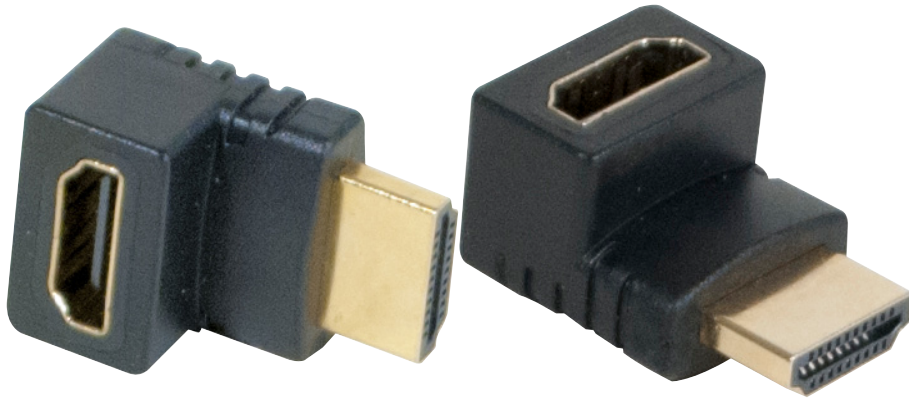

HDMI male/ female adapter angled 90° gold Model B

DESCRIPTION

Product features:

- Gold-plated contacts
- 90 degree angled down connector

TECHNICAL CHARACTERISTICS

Brand : GENERIQUE

Part number : ECF-128301

Main features :

Connection type : Adapter

Signal : Audio/ Video

A Connector type : HDMI

B Connector type : HDMI

Gender of connector A : Male

Gender of connector B : Female

Length (m) : 0

Colour : Black

Secondary features :

Type : High Speed / Ethernet

Connector type : Angled

Ferrite beads : No

Material : Gold

Amplified : No