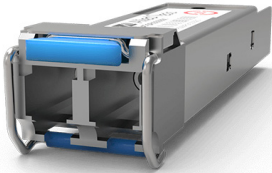

AT-SP10LRA/I SFP+ - 1 x LC 10GBase-LR

DESCRIPTION

10 Gigabit Small Form-Factor Pluggable Modules

The Allied Telesis SP10 Series offers a wide variety of 10 Gigabit Ethernet connectivity options for data center, enterprise and service provider transport applications. These industry-standard hot-swappable devices simply plug into the Ethernet SFP+ port on all SFP+-compatible devices. Configuration can be optimized to meet a wide variety of distance and service requirements.

Compatibility

Allied Telesis SP10 Series 10 Gigabit SFP+ modules are supported on all Allied Telesis devices with SFP+ uplink connections.

Options

The SP10 Series offers short-haul and long-haul solutions. From the inexpensive Allied Telesis SP10SR to the far-reaching Allied Telesis SP10ZR80/I, the network can be extended to meet any performance needs.

BiDi transceivers

Using an SFP BiDi transceiver can upgrade transmission capacity on a typical network without installing new fibers by utilizing a single fiber for both the send and receive signals.

Applications

The Allied Telesis 10G Long Reach Multimode (LRM) optic is designed to transmit and receive optical data over a legacy OM1 multimode fiber link up to 220m. This makes it ideal for high-speed storage area networks, computer cluster cross-connect and custom high-speed data pipes.