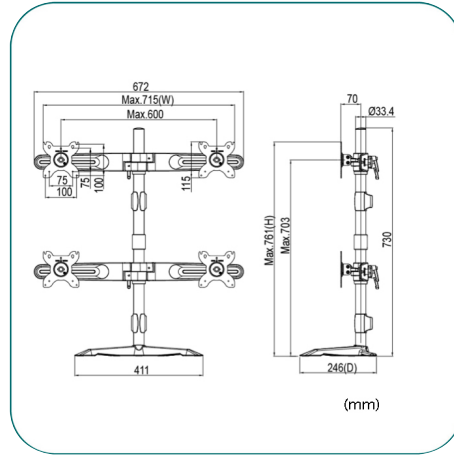

AAVARA Stand desk mount DS400 - 4 monitors

DESCRIPTION

Aavara desktop stand for 4 screens.

- VESA: 75 x 75, 100 x 100
- Maximum weight of the screen supported: 6 kg per screen
- Inclination: +/- 15 ° (vertical and horizontal)
- Rotation: 360 °
- Cable storage: yes
- Screws : M4 screws
- Dimensions in mm: 411 (width of foot) x 246 (depth of foot) x 730 (height of mast)
- Material: aluminum
- Black color

This support can be transformed into a pinch holder; For this you must use the reference 902999.

TECHNICAL CHARACTERISTICS

Brand : AAVARA

Part number : DS400

Mount :

Type : Office

Desktop mounting type : With stand

Floor-mounting : -

Vertical angle : +/-15 degree

Horizontal angle : +/-15°

Rotation angle : 360°

Colour : Black

Wall/ Screen distance (mm) : -

Material : Steel / Aluminum

Height : Up to 703 mm

Screen diagonal : 15 to 24"

Included :

Screw set : Yes

Spirit level : No