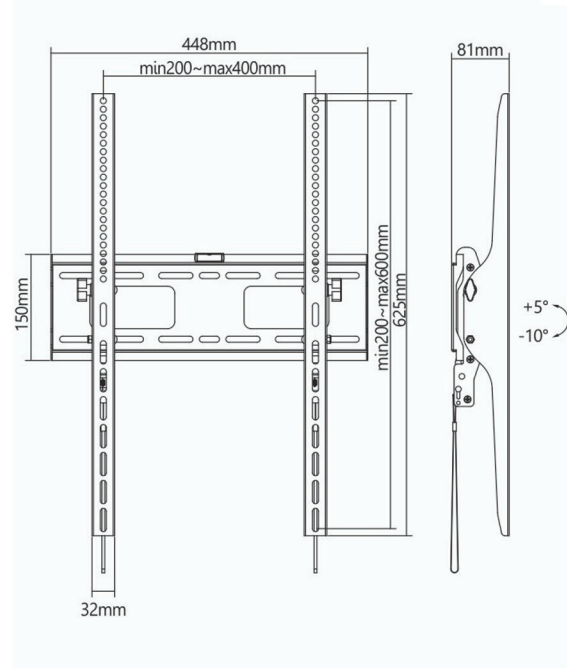

W75-400P Portrait wall mount

Bubble Level
for easy and accurate alignment

Toolless Tilt
for flexible adjustment of viewing position

Open Architecture
for easy access to wiring, better ventilation, and lighter packaging

Quick-Release Spring Locks with Pull Straps
for quick installation and removal

Lock Design
Prevent TV removal or theft (padlock not included: 2-4.5mm shackle size)

W75-400P Portrait wall mount

MOST
37"-75"
Screen Size

RATED
75 kg
165lbs

VESA
200 x 200 to
400 x 600

+5°/-10°

81 mm

Bubble level

Spring lock

x3

Three Times
Strength Tested