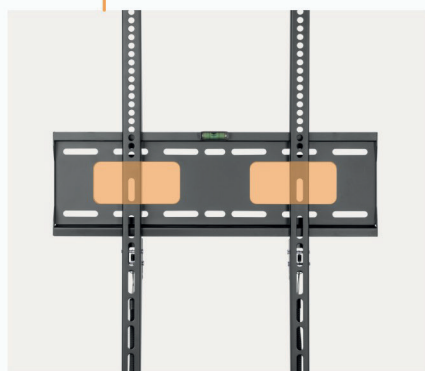

dacomex

W75-400P

Portrait wall mount
for displays 37-75"

Large, portrait style displays for public or commercial use are becoming increasingly in demand.

The affordable W75-400P can securely hold these large size screens and can be locked for safety and to prevent theft.

Perfect for restaurants, houses of worship, bars, cinemas, retail, transportation and many other applications

- › Heavy Duty Construction – supports TVs up to 75kg/165lbs
- › Vertical Portrait Installation – ideal for public digital signage applications

W75-400P Portrait wall mount

Bubble Level
for easy and accurate alignment

Toolless Tilt
for flexible adjustment of viewing position

Open Architecture
for easy access to wiring, better ventilation, and lighter packaging

Quick-Release Spring Locks with Pull Straps
for quick installation and removal

Lock Design
Prevent TV removal or theft (padlock not included: 2-4.5mm shackle size)

W75-400P Portrait wall mount

MOST
37"-75"
Screen Size