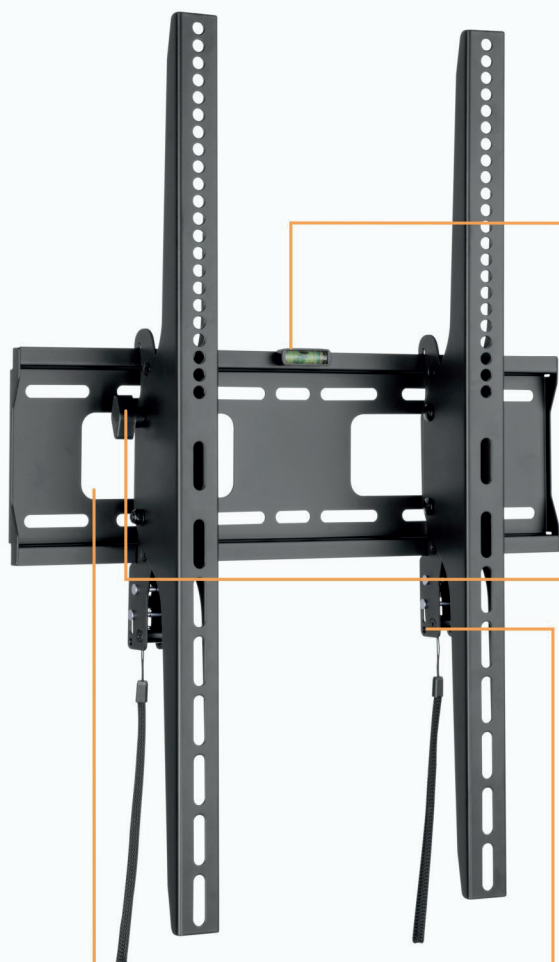

dacomex

W75-400P

Portrait wall mount
for displays 37-75"

Large, portrait style displays for public or commercial use are becoming increasingly in demand.

The affordable W75-400P can securely hold these large size screens and can be locked for safety and to prevent theft.

Perfect for restaurants, houses of worship, bars, cinemas, retail, transportation and many other applications

- › Heavy Duty Construction – supports TVs up to 75kg/165lbs
- › Vertical Portrait Installation – ideal for public digital signage applications

W75-400P Portrait wall mount

Bubble Level
for easy and accurate alignment

Toolless Tilt
for flexible adjustment of viewing position

Open Architecture
for easy access to wiring, better ventilation, and lighter packaging

Quick-Release Spring Locks with Pull Straps
for quick installation and removal

Lock Design
Prevent TV removal or theft (padlock not included: 2-4.5mm shackle size)

W75-400P Portrait wall mount

MOST
37"-75"
Screen Size