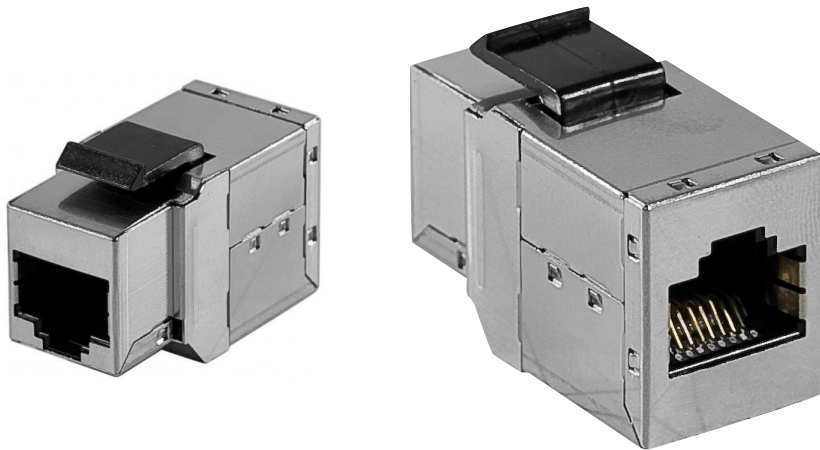

Category 5 Panel Mount Inline Coupler- Shielded

DESCRIPTION

CAT5e Shielded adaptor Female to Female

TECHNICAL CHARACTERISTICS

Brand : GENERIQUE

Part number : ECF-272230