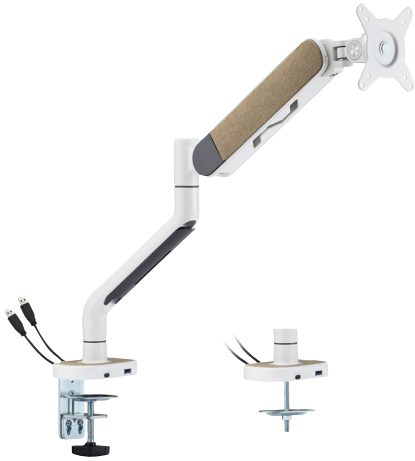

## DACOMEX Desk mount D35-100CG-W, for 1 screen 17-35", white

### DESCRIPTION

This mount is a model of monitor arm with great performance and excellent quality. It has all the essential features to meet most people's needs, such as good counterweight, free tilt, swivel and rotation. USB-A and USB-C ports allow convenient charging and data transfer on the desk.

Specifications:

- Diagonal: 17-35"
- VESA: 75 x 75, 100 x 100
- Max. weight supported: 2 to 11 kg
- Vertical range: 205 to 478 cm
- Tilt: +/-90°
- Rotation: +/-180°
- Cable management: yes
- USB ports: 1 x Type-A, 1 x Type-C

### TECHNICAL CHARACTERISTICS

Brand : DACOMEX

Part number : D35-100CG-W