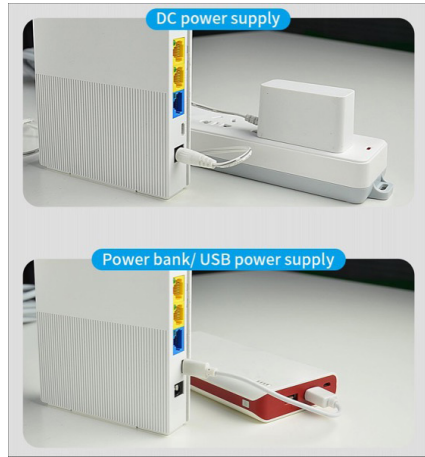

4G LTE Router InDoor WiFi 4 N300

DESCRIPTION

TECHNICAL CHARACTERISTICS

Brand : GENERIQUE

Part number : DX-4GRTIDW4