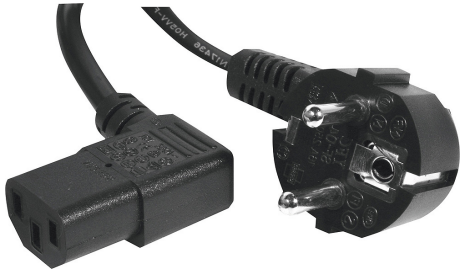

## AC Power cord angled Black- 1.80 m

### DESCRIPTION

2 poles + ground on CA side  
Europa female plug on computer side

### TECHNICAL CHARACTERISTICS

Brand : GENERIQUE

Part number : ECF-808210

Length (m) : 1.8