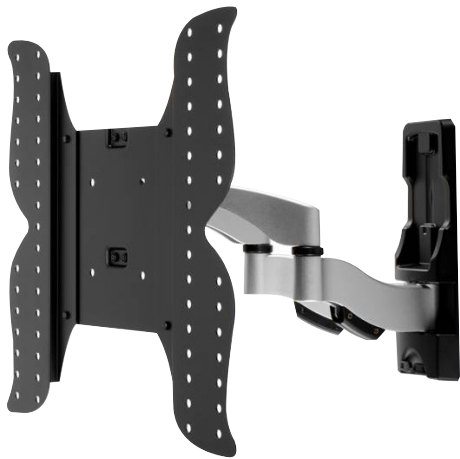

AAVARA Full-motion wall mount AS444 for displays 26-52'

DESCRIPTION

TECHNICAL CHARACTERISTICS

Brand : AAVARA

Part number : AS444

Mount :

Type : Wall-mounted

Desktop mounting type : -

Floor-mounting : -

Vertical angle : 0 to 12 degree

Horizontal angle : +/-90°

Rotation angle : No

Colour : Black and silver

Wall/ Screen distance (mm) : 41

Material : Steel / Aluminum

Height : Up to 400 mm

Locking system : No

Cable management system : Yes

PTZ : No

Monitor :

Number of screens : 1

Min. VESA dimensions : 75 x 75

Max. VESA dimensions : 400 x 400

Screen weight (Kg) : 35

Screen diagonal : 26 to 52"

Included :

Screw set : Yes

Spirit level : No