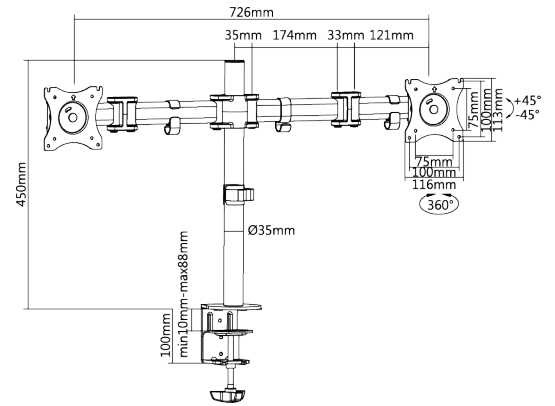

Freely tilting for a desired viewing angle

Added slots for holding tools in case of possible maintenance in future

Mounting options:

Clamp

Grommet

Cable clips keep cables organized and protected

Clamp bracket 2 screens 13-27"

- > VESA : 75 x 75, 100 x 100 mm
- > Weight Capacity (per screen: 8 kg
- > Tilt Range : +/-45°
- > Swivel Range : +/-90°
- > Screen Rotation : 360°

P/N D27-100CG-2

MOST
13"-27"
Screen Size

MONITOR
(PER SCREEN)
RATED
8 kg
17.6 lbs

VESA
75 x 75
100 x 100

Clamp/drill stand 3 screens 13-27"

- > VESA : 75 x 75, 100 x 100 mm
- > Weight Capacity (per screen: 8 kg
- > Tilt Range : +/-45°
- > Swivel Range : +/-45°
- > Screen Rotation : 360°

P/N D27-100-CG-3

MOST
13"-27"
Screen Size

MONITOR
(PER SCREEN)
RATED
8 kg
17.6 lbs

VESA
75 x 75
100 x 100