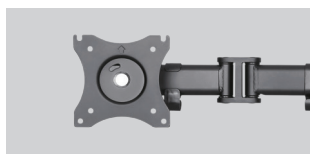

dacomex

Desk mounts for
displays 13-27"

Desk mount for displays 17-32"

For most 13-27" LCD monitors.

Swivel monitors right and left for maximum viewing flexibility

Portrait or landscape orientation

Freely adjusting height for an optimal ergonomic position

Freely tilting for a desired viewing angle

Added slots for holding tools in case of possible maintenance in future

Mounting options:

Clamp

Grommet

Cable clips keep cables organized and protected

Clamp bracket 2 screens 13-27"

- > VESA : 75 x 75, 100 x 100 mm
- > Weight Capacity (per screen: 8 kg
- > Tilt Range : +/-45°
- > Swivel Range : +/-90°
- > Screen Rotation : 360°

P/N D27-100CG-2

MOST
13"-27"
Screen Size

MONITOR
(PER SCREEN)
RATED
8 kg
17.6 lbs

VESA
75 x 75
100 x 100

Clamp/drill stand 3 screens 13-27"

- > VESA : 75 x 75, 100 x 100 mm
- > Weight Capacity (per screen: 8 kg
- > Tilt Range : +/-45°
- > Swivel Range : +/-45°
- > Screen Rotation : 360°