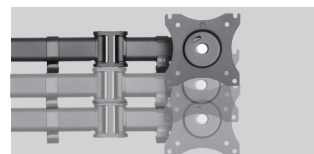

dacomex

Desk mounts for
displays 13-27"

Desk mount for displays 17-32"

For most 13-27" LCD monitors.

Swivel monitors right and left for maximum viewing flexibility

Portrait or landscape orientation

Freely adjusting height for an optimal ergonomic position

Freely tilting for a desired viewing angle

Added slots for holding tools in case of possible maintenance in future

Mounting options:

Clamp

Grommet

Cable clips keep cables organized and protected

Clamp bracket 2 screens 13-27"

- > VESA : 75 x 75, 100 x 100 mm
- > Weight Capacity (per screen: 8 kg
- > Tilt Range : +/-45°
- > Swivel Range : +/-90°
- > Screen Rotation : 360°

P/N D27-100CG-2

MOST
13"-27"
Screen Size

MONITOR
(PER SCREEN)
RATED
8 kg
17.6 lbs

VESA
75 x 75
100 x 100

Clamp/drill stand 3 screens 13-27"

- > VESA : 75 x 75, 100 x 100 mm
- > Weight Capacity (per screen: 8 kg
- > Tilt Range : +/-45°
- > Swivel Range : +/-45°
- > Screen Rotation : 360°