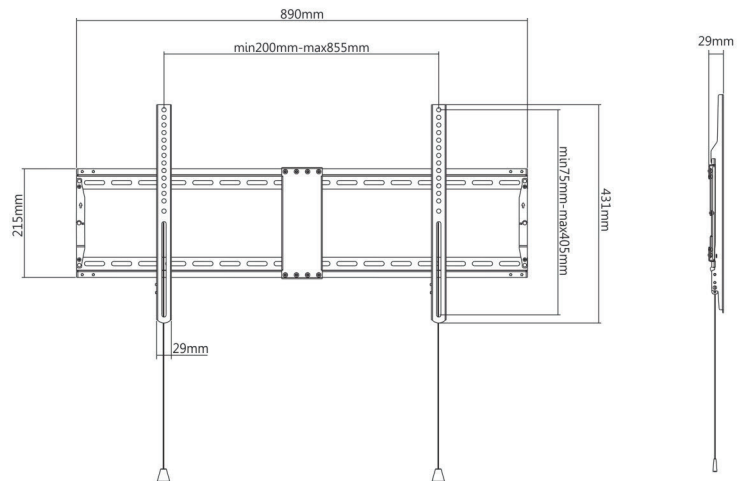

Support verrouillable

Protection antivol. (Cadenas non inclus)

Verrouillage à ressort à dégageement rapide

Installation rapide et facile

MOST
43"-90"
Screen Size

RATED
70 kg
154 lbs

VESA
200 x 200 to
800 x 400

+3° ~ -12°

x4
Four Times
Strength Tested

29 mm

↑
Direction
Indicator

**Curved
Monitor**

Anti-theft

Spring lock