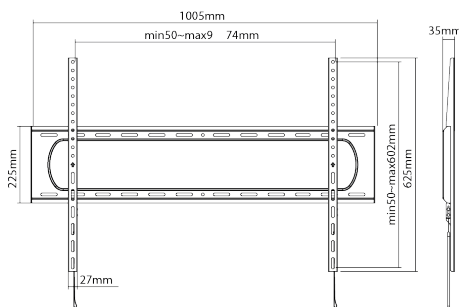

Réf. W120-900T

MOST
60"-120"
Screen Size

RATED
120 kg
264 lbs

VESA
Max
900 x 600

x4
Four Times
Strength Tested

35 mm

Curved
Monitor

Spring lock

MOST
60"-120"
Screen Size

RATED
120 kg
264 lbs

VESA
50 x50 to
900 x 600

+10°~-10°

x4
Four Times
Strength Tested

80 mm

Direction
Indicator

Curved
Monitor