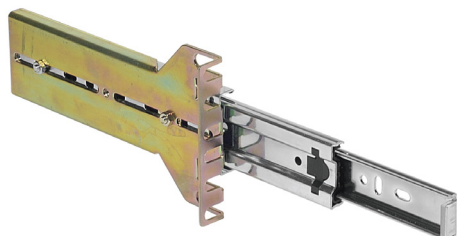

19" SLIDING RAIL FOR 4U RACK- SHORT BODY

DESCRIPTION

18" sliding tray for industrial 4U Short Body chassis
It provides 19" server cabinet mounting for the chassis
Front and rear jambs requires in bay for mounting.

TECHNICAL CHARACTERISTICS

Brand : GENERIQUE

Part number : ECF-736582