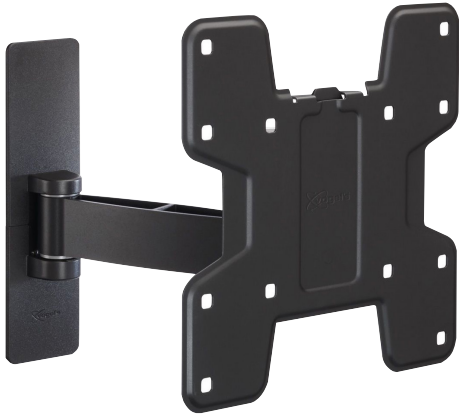

## VOGEL'S Display wall mount PFW 2030, turn and tilt

### TECHNICAL CHARACTERISTICS

Brand : VOGEL'S

Part number : 7320300

#### Mount :

Type : Wall-mounted

Desktop mounting type : -

Floor-mounting : -

Vertical angle : +/-10 degree

Horizontal angle : +/-60°

Rotation angle : No

Colour : Black

Wall/ Screen distance (mm) : 77 - 247

Material : Steel

Height : Not adjustable

Locking system : Yes

Cable management system : Yes

PTZ : No