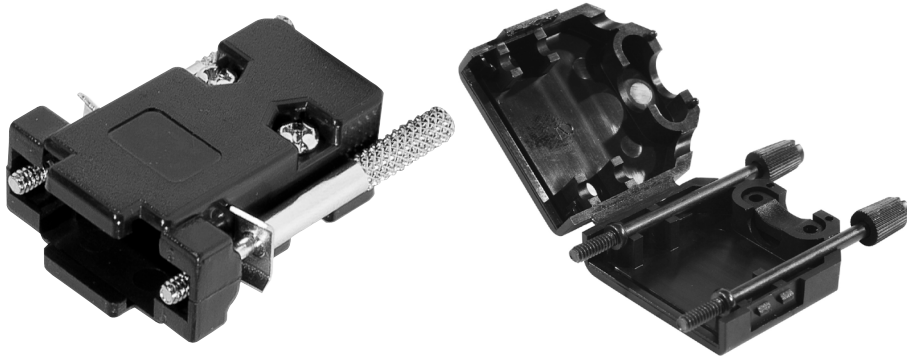

Hinge hood- DB09 with long screws

DESCRIPTION

Comes with long size screws.
Clipped.

TECHNICAL CHARACTERISTICS

Brand : GENERIQUE

Part number : ECF-713091