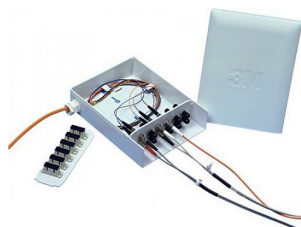

Fiber optic distribution box - 6 SC duplex adapters

DESCRIPTION

TECHNICAL CHARACTERISTICS

Brand : GENERIQUE

Part number : ECF-395255

Main features :

Range : Distribution box

Secondary features :

Type of external connectors : SC-UPC

Type of internal connectors : SC-UPC

Nb of coupler / adapter slots : 6

Nb of couplers / adapters installed : 6