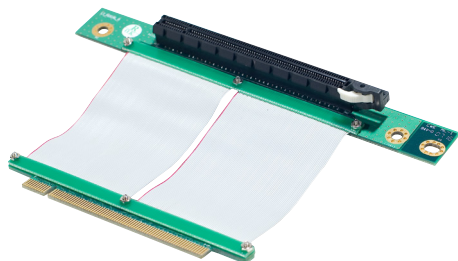

## Riser for PCI express host adapter with ribbon cable

### DESCRIPTION

Riser angle piece for PCI Express 16X slot: provides gear for use of PCIe host adapters in an horizontal way into one 1U or 2U industrial chassis  
60-mm ribbon cable

### TECHNICAL CHARACTERISTICS

Brand : GENERIQUE

Part number : ECF-736668