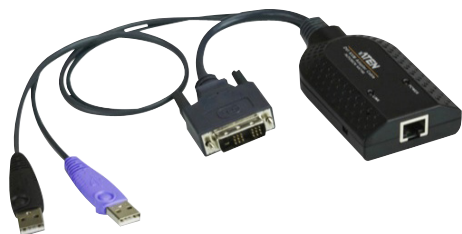

USB - DVI to Cat5e/6 KVM Adapter Cable (CPU Module)

DESCRIPTION

TECHNICAL CHARACTERISTICS

Brand : ATEN

Part number : KA7166-AX

Cable colour : Black

Connector 1 : 1 x RJ-45

Connector 1 gender : Female

Connector 2 : 2 x USB Type A, 1 x DVI-D

Connector 2 gender : Male

Console port : RJ-45

Dimensions (WxDxH) : 56 x 91 x 21.2 mm

Harmonized System (HS) code : 84733080

Keyboard port type : USB

Master (outer) case gross weight : 8.54 kg

Master (outer) case height : 296 mm

Master (outer) case length : 470 mm

Master (outer) case net weight : 5.6 kg

Master (outer) case width : 270 mm

Material : Plastic

Mouse port type : USB

Package depth : 124 mm

Package height : 129 mm

Package weight : 185 g

Package width : 42 mm

Product colour : Black, Purple

Products per master (outer) case : 40 pc(s)

Video port type : DVI-D

Weight : 140 g