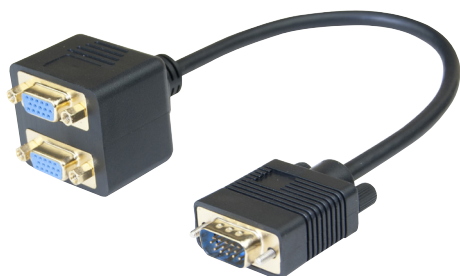

# Vga male to 2 vga female adapter cable- 30 cm

## DESCRIPTION

Displays the contents from a graphic card to 2 screens.

Product features:

- HD-15 VGA male connector on the video card side
- 2 x HD-15 VGA female connectors on the screens side
- Total length: 30 cm

## TECHNICAL CHARACTERISTICS

Brand : GENERIQUE

Part number : ECF-137036

### Main features :

Connection type : Cable

Signal : Video

A Connector type : SVGA

B Connector type : SVGA

Gender of connector A : Male

Gender of connector B : Male

Length (m) : 3