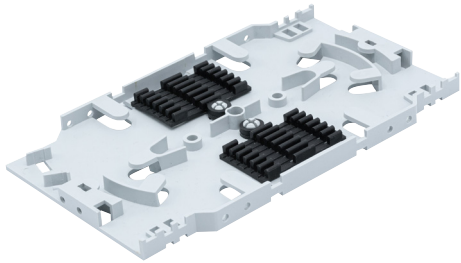

# Splicing tray with 12core Splicing holder (schrink tub Type)

## DESCRIPTION

Splice Box  
For 12 fibers

## TECHNICAL CHARACTERISTICS

Brand : GENERIQUE

Part number : DEX-395410

### Main features :

Accessory type : Cassette