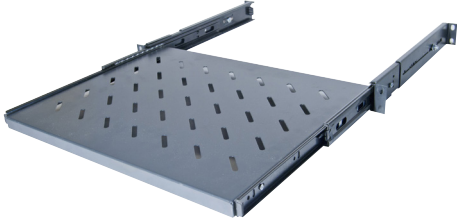

Universal sliding shelf for cabinet depth 350mm

DESCRIPTION

- 19" rackmount
- Depth: 350 mm
- Supported weight: 35 kg max
- Color: black
- Can be mounted on the front and rear rack rails

TECHNICAL CHARACTERISTICS

Brand : GENERIQUE

Part number : DEX-755280

General information :

Category : Accessories

Accessory type : Shelf

Inch compatibility : 19»

Capacity (U) : 1

Physical specifications :

Colour : Black