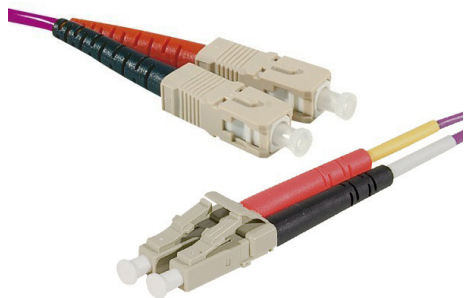

# SC-UPC/LC-UPC duplex HD multi OM4 50/125 Fiber patch cable erika - 0,5 m

## TECHNICAL CHARACTERISTICS

Brand : GENERIQUE

Part number : ECF-392800

### Main features :

Type of patch : High density

Communication channel : Duplex

Standard : Multimode OM4

Type : 50/125

A Connector type : SC-UPC

B Connector type : LC-UPC

### Secondary features :

LSZH : Yes

Colour : Erika

Fiber diameter (mm) : 2

Length (m) : 0.5