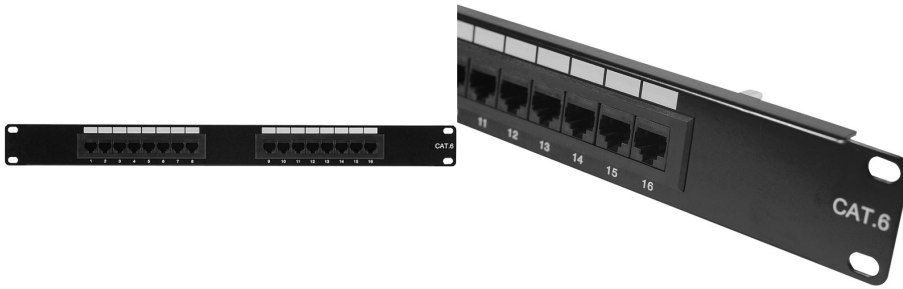

Patch Panel Cat 6 UTP 1U Equipped - 16 ports

DESCRIPTION

Patch panel to be mounted into one wall cabinet or one 19" closet.
Category 6-Unshielded twisted pair female connector
Category 6-certification up to 250 MHz per pair, ideal for Gigabit 1000 MHz networks
Height 1U: 1.75" (4.44cm)
16 standard ports : EIA/TIA568A & EIA/TIA568B
Metallic ties for cables, screws not included.

TECHNICAL CHARACTERISTICS

Brand : GENERIQUE

Part number : ECF-257260