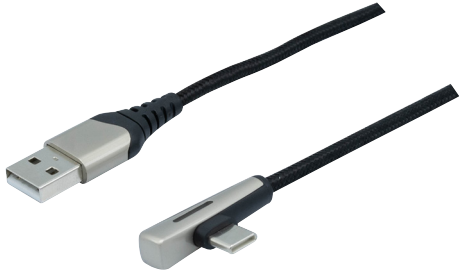

USB A to Type C LED braid cable angled , USB 2.0. PD 60W-2m

DESCRIPTION

TECHNICAL CHARACTERISTICS

Brand : GENERIQUE

Part number : ECF-532571