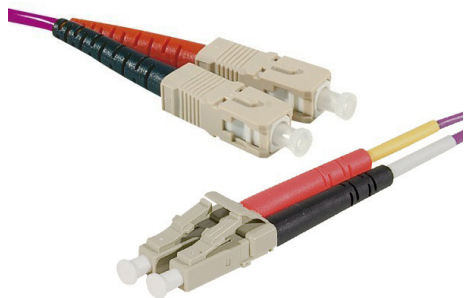

# SC-UPC/LC-UPC duplex HD multi OM4 50/125 Fiber patch cable erika - 3 m

## TECHNICAL CHARACTERISTICS

Brand : GENERIQUE

Part number : ECF-392803

### Main features :

Type of patch : High density

Communication channel : Duplex

Standard : Multimode OM4

Type : 50/125

A Connector type : SC-UPC

B Connector type : LC-UPC

### Secondary features :

LSZH : Yes

Colour : Erika

Fiber diameter (mm) : 2

Length (m) : 3