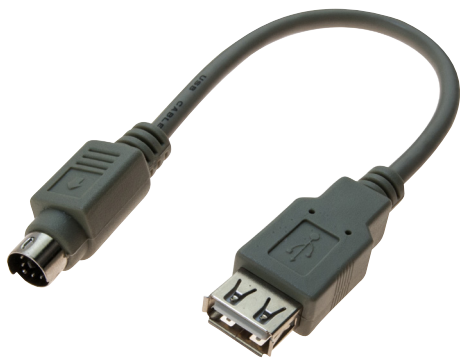

USB Type A female to Mini DIN 6 Male Adapter cable- 20 cm

DESCRIPTION

Product features:

- Cable length: 20 cm
- For combo mice (USB/ PS2)
- USB-A female to Mini-DIN-6 male

1 ----- 4

2 ----- 1

3 ----- 5

4 ----- 3

Shield ----- Shield

TECHNICAL CHARACTERISTICS

Brand : GENERIQUE

Part number : ECF-532422

Main features :

Connection type : Adapter

Signal : Data

A Connector type : USB 2.0 Type A

B Connector type : PS II

Gender of connector A : Female

Gender of connector B : Male

Length (m) : 0.2

Colour : Grey

Secondary features :

Data rate : 2.0

Amplified : No

USB compatible : No

Gold-plated : No

Material : Nickel

Ferrite beads : No