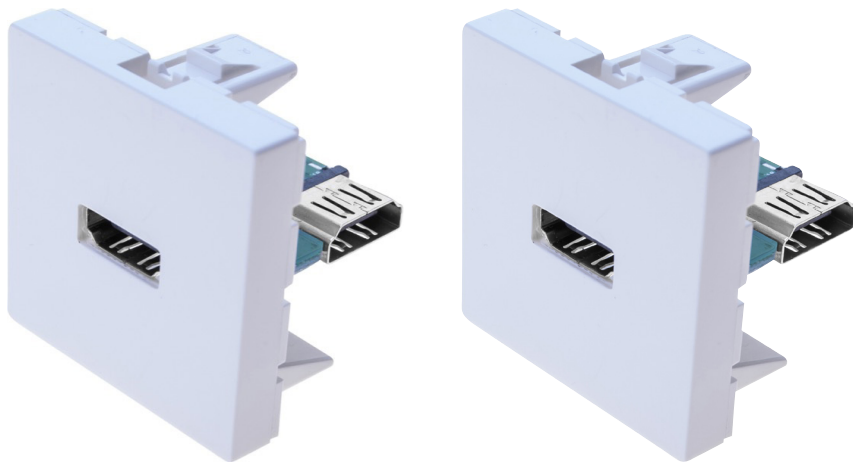

WALL PLATE 45x45 HDMI with angled PCB F/F

DESCRIPTION

Product features:

- Connect the cable directly to the female connector.
- HDMI 1.4-compatible

TECHNICAL CHARACTERISTICS

Brand : GENERIQUE

Part number : ECF-102676

Wall plate :

Wallplate type : 45 x 45

Wallplate size : 45 x 45

Connection type : Connecteur

Colour : White

Connectors :

A Connector type : HDMI

Category : HighSpeed avec Ethernet

Cable length (m) : 0

Gender of connector A : Female

Gender of connector B : Female

Electrical raceway :

Raceway type : 45x45

Included :

With keystone : No