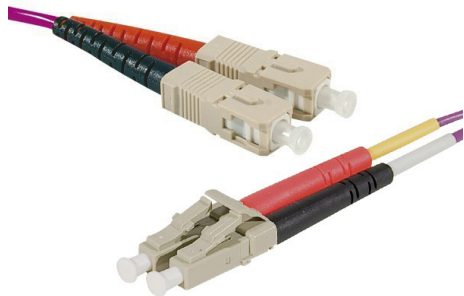

SC-UPC/LC-UPC duplex HD multi OM4 50/125 Fiber patch cable erika - 50 m

DESCRIPTION

TECHNICAL CHARACTERISTICS

Brand : GENERIQUE

Part number : ECF-393235

Main features :

Type of patch : High density

Communication channel : Duplex

Standard : Multimode OM4

Type : 50/125

A Connector type : SC-UPC

B Connector type : LC-UPC

Secondary features :

LSZH : Yes

Colour : Erika

Fiber diameter (mm) : 2