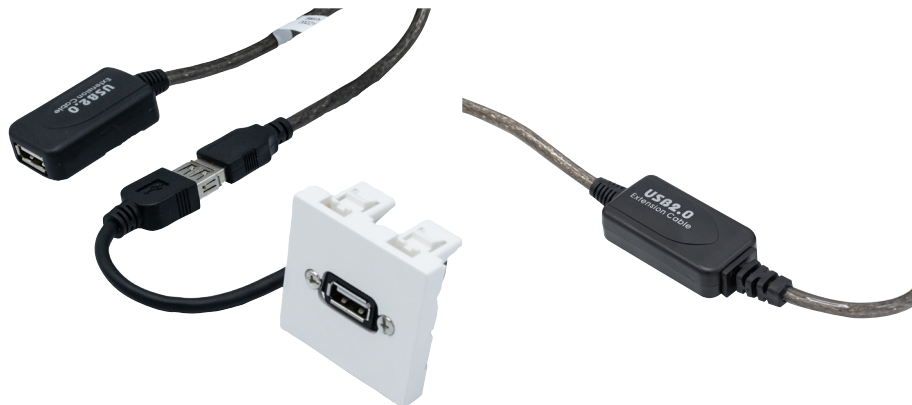

Usb a/a female to female angled outlet

DESCRIPTION

- USB type A to USB type A wall outlet
- Female to female connectors
- 45 x 45 mm
- Equipped with a 10-cm cable
- To be set on a raceway or a 45 x 45 wall box

TECHNICAL CHARACTERISTICS

Brand : GENERIQUE

Part number : ECF-102691

Wall plate :

Wallplate type : Straight

Wallplate size : 45 x 45

Connection type : Cable

Colour : White

Connectors :

A Connector type : USB 2.0 Type A

Category : -

Cable length (m) : 15

Gender of connector A : Female

Gender of connector B : Female

Electrical raceway :

Raceway type : 45x45