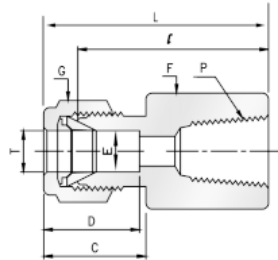

Brass Twin Ferrule Imperial Tube Fitting

Female Straight Connector, NPT

Part No.	Tube O.D. T in	P (NPT)	E Min	F	G	D	C	I	L
FC-250-125N-B	1/4	1/8	4.82	9/16	9/16	15.24	17.78	23.87	31.24
FC-250-250N-B	1/4	1/4	4.82	3/4	9/16	15.24	17.78	28.44	35.81
FC-250-375N-B	1/4	3/8	4.82	7/8	9/16	15.24	17.78	30.22	37.59
FC-375-250N-B	3/8	1/4	7.11	3/4	11/16	16.76	19.30	30.22	37.59
FC-375-375N-B	3/8	3/8	7.11	7/8	11/16	16.76	19.30	31.75	39.11
FC-375-500N-B	3/8	1/2	7.11	1-1/16	11/16	16.76	19.30	36.57	43.94
FC-500-375N-B	1/2	3/8	10.41	7/8	7/8	22.86	21.84	31.75	41.91
FC-500-500N-B	1/2	1/2	10.41	1-1/16	7/8	22.86	21.84	36.57	46.73
FC-750-500N-B	3/4	1/2	15.74	1-1/16	1-1/8	24.38	21.84	36.57	46.73