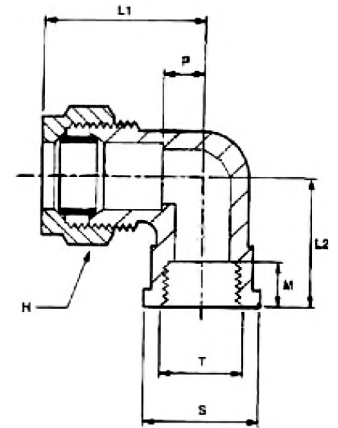

Female Stud Elbow, BSP Parallel, Metric

Wade

Features & Benefits

- 90° elbow configuration with a BSP parallel female stud thread
- Enables tube connection to a mating BSP parallel BS2779 male thread

Part No	Tube OD	T BSP Female Thread	M Stud Length	L1 Length	L2 Length	H Hex A/F	P Abutment	S Diameter
WADE-MT163/108	8mm	1/4"	8mm	25.5mm	20.5mm	14mm	10.5mm	10.5mm