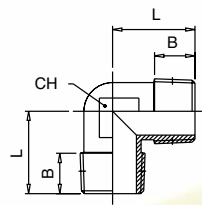

Nickel Plated Brass Adaptors

Equal Elbows

Code	A	B	L	CH
WIM5	M5	5.5	11	9
WI10	1/8"	8.5	21	11
WI13	1/4"	11	25.5	13
WI17	3/8"	11.5	28	17
WI21	1/2"	15	32	20
WI26	3/4"	16.5	36.5	27
WI33	1"	19	45	30

Code	A	B	B1	C	L	CH
WSLM5	M5	4	5.5	11.5	11.5	9
WSL10	1/8"	7.5	8.5	21	18	11
WSL13	1/4"	11	11	25.5	24	13
WSL17	3/8"	11.5	12	28	27	17
WSL21	1/2"	14	15	32	29.5	20
WSL26	3/4"	14.5	16.5	36.5	32	27
WSL33	1"	16	19	45	39	30

Code	A	B	L	CH
WAM5	M5	4	11.9	9
WA10	1/8"	7.5	18	11
WA13	1/4"	11	24	13
WA17	3/8"	12	27	17
WA21	1/2"	14	29.5	20
WA26	3/4"	14.5	32	27
WA33	1"	16.8	39	30