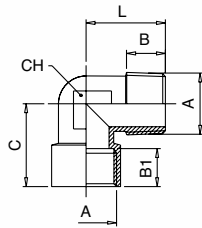

Nickel Plated Brass Adaptors

Equal Elbows

Code	A	B	L	CH
WIM5	M5	5.5	11	9
WI10	1/8"	8.5	21	11
WI13	1/4"	11	25.5	13
WI17	3/8"	11.5	28	17
WI21	1/2"	15	32	20
WI26	3/4"	16.5	36.5	27
WI33	1"	19	45	30

Code	A	B	B1	C	L	CH
WSLM5	M5	4	5.5	11.5	11.5	9
WSL10	1/8"	7.5	8.5	21	18	11
WSL13	1/4"	11	11	25.5	24	13
WSL17	3/8"	11.5	12	28	27	17
WSL21	1/2"	14	15	32	29.5	20
WSL26	3/4"	14.5	16.5	36.5	32	27
WSL33	1"	16	19	45	39	30

Code	A	B	L	CH
WAM5	M5	4	11.9	9
WA10	1/8"	7.5	18	11
WA13	1/4"	11	24	13
WA17	3/8"	12	27	17
WA21	1/2"	14	29.5	20
WA26	3/4"	14.5	32	27
WA33	1"	16.8	39	30