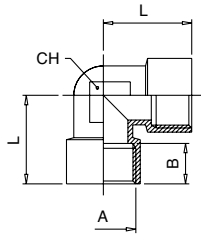

Nickel Plated Brass Adaptors

Equal Elbows

Code	A	B	L	CH
WIM5	M5	5.5	11	9
WI10	1/8"	8.5	21	11
WI13	1/4"	11	25.5	13
WI17	3/8"	11.5	28	17
WI21	1/2"	15	32	20
WI26	3/4"	16.5	36.5	27
WI33	1"	19	45	30

Code	A	B	B1	C	L	CH
WSLM5	M5	4	5.5	11.5	11.5	9
WSL10	1/8"	7.5	8.5	21	18	11
WSL13	1/4"	11	11	25.5	24	13
WSL17	3/8"	11.5	12	28	27	17
WSL21	1/2"	14	15	32	29.5	20
WSL26	3/4"	14.5	16.5	36.5	32	27
WSL33	1"	16	19	45	39	30

Code	A	B	L	CH
WAM5	M5	4	11.9	9
WA10	1/8"	7.5	18	11
WA13	1/4"	11	24	13
WA17	3/8"	12	27	17
WA21	1/2"	14	29.5	20
WA26	3/4"	14.5	32	27
WA33	1"	16.8	39	30