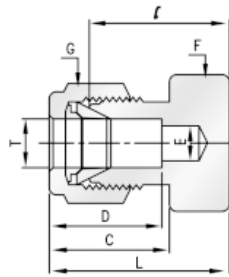

Brass Twin Ferrule Imperial Tube Fitting

Caps, Tube

Part No.	Tube O.D. T in	F	G	D	C	I	L
C-125-B	1/16	5/16	5/16	8.63	10.92	11.20	14.18
C-250-B	1/4	1/2	9/16	15.24	17.78	16.00	23.36
C-375-B	3/8	5/8	11/16	16.76	19.30	18.28	25.65
C-500-B	1/2	13/16	7/8	22.86	21.84	19.05	29.21
C-750-B	3/4	1-1/16	1-1/8	24.38	21.84	21.33	31.49
C-1000-B	1	1-3/8	1-1/2	31.24	26.41	26.16	38.38