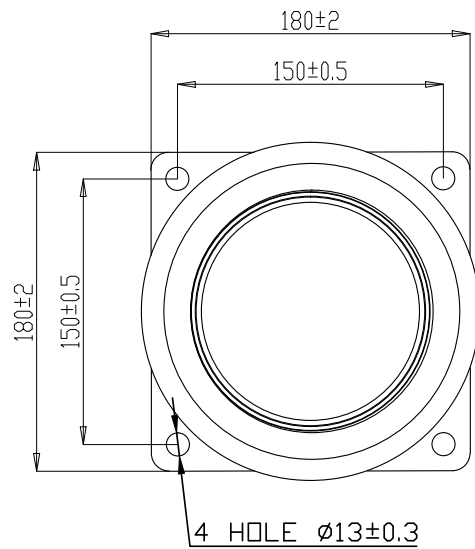

Female Square MZ Flange

Female Square MZ Flange

Female Square MZ Flange

Female Square MZ Flange

Female Square MZ Flange

8" B TYPE FEMALE