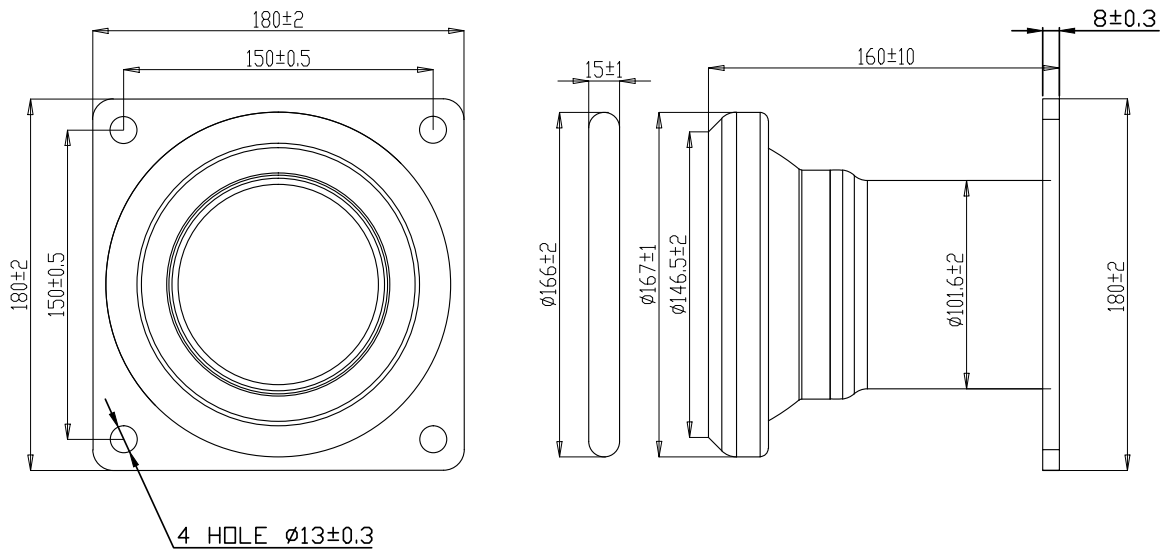

Female Square MZ Flange

Female Square MZ Flange

Female Square MZ Flange

Female Square MZ Flange

Female Square MZ Flange

8" B TYPE FEMALE