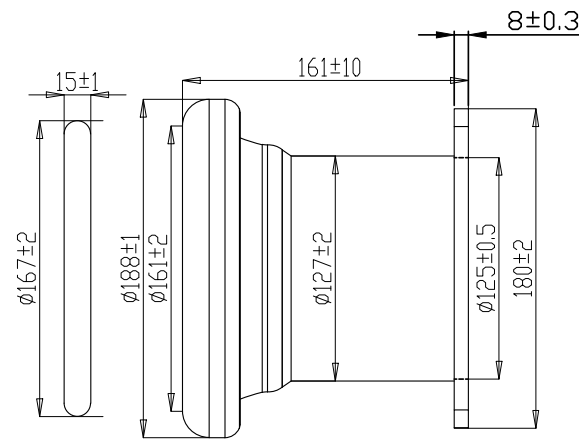

Female Square MZ Flange

Female Square MZ Flange

Female Square MZ Flange

Female Square MZ Flange

Female Square MZ Flange

8" B TYPE FEMALE