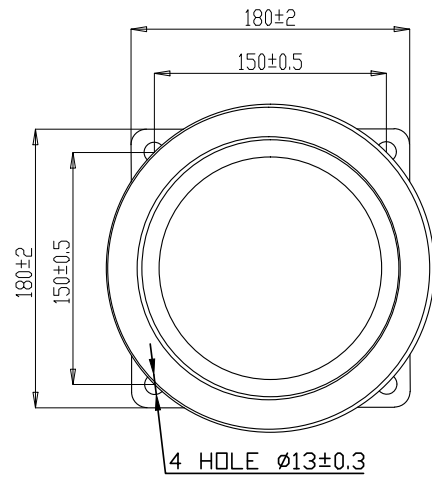

Female Square MZ Flange

Female Square MZ Flange

Female Square MZ Flange

Female Square MZ Flange

Female Square MZ Flange

8" B TYPE FEMALE