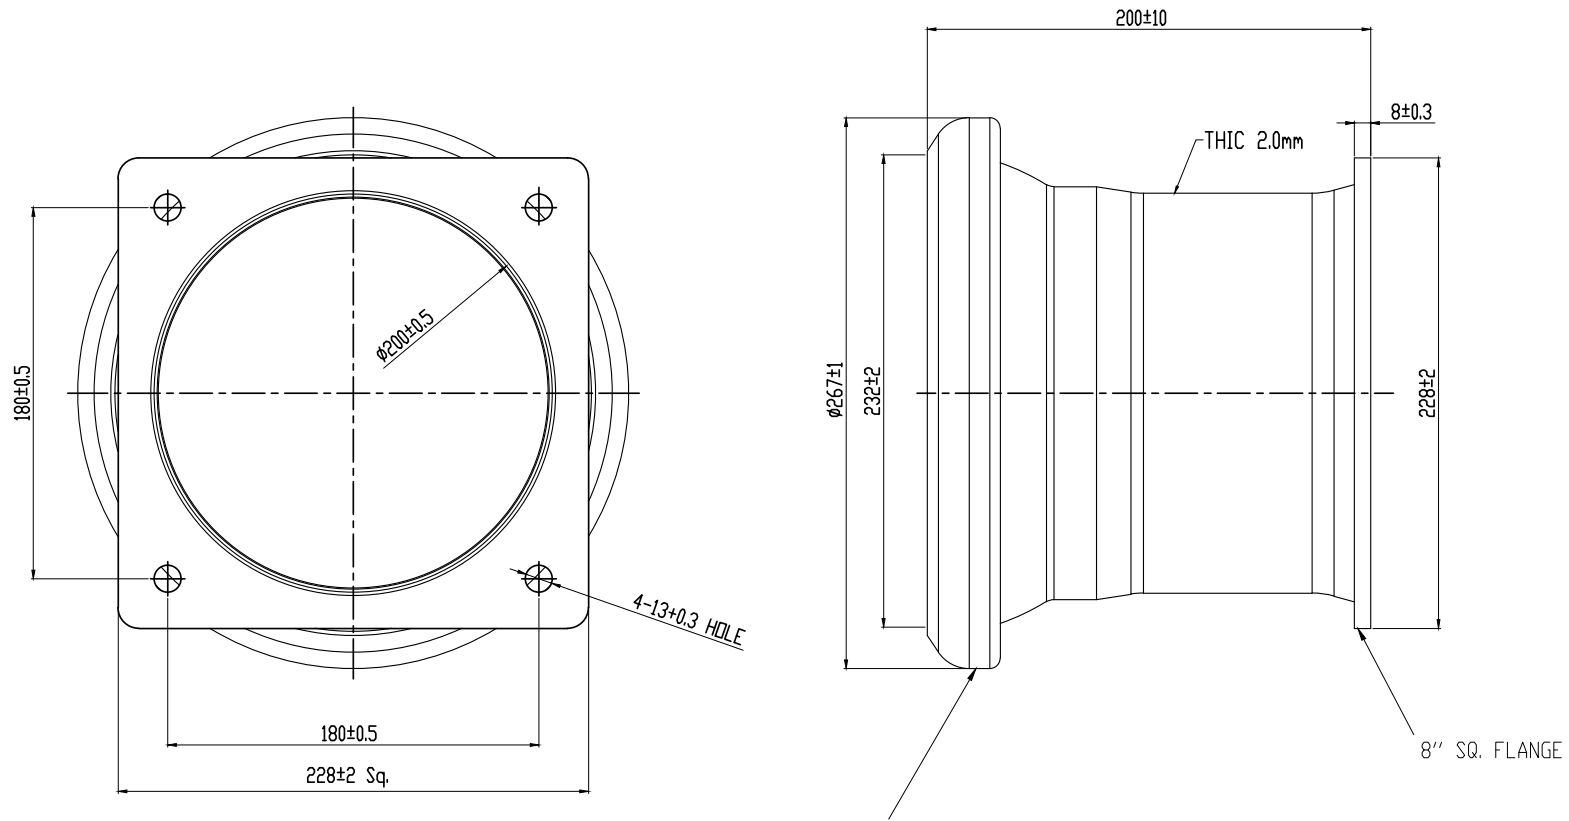

Female Square MZ Flange

Female Square MZ Flange

Female Square MZ Flange

Female Square MZ Flange

Female Square MZ Flange

8" B TYPE FEMALE