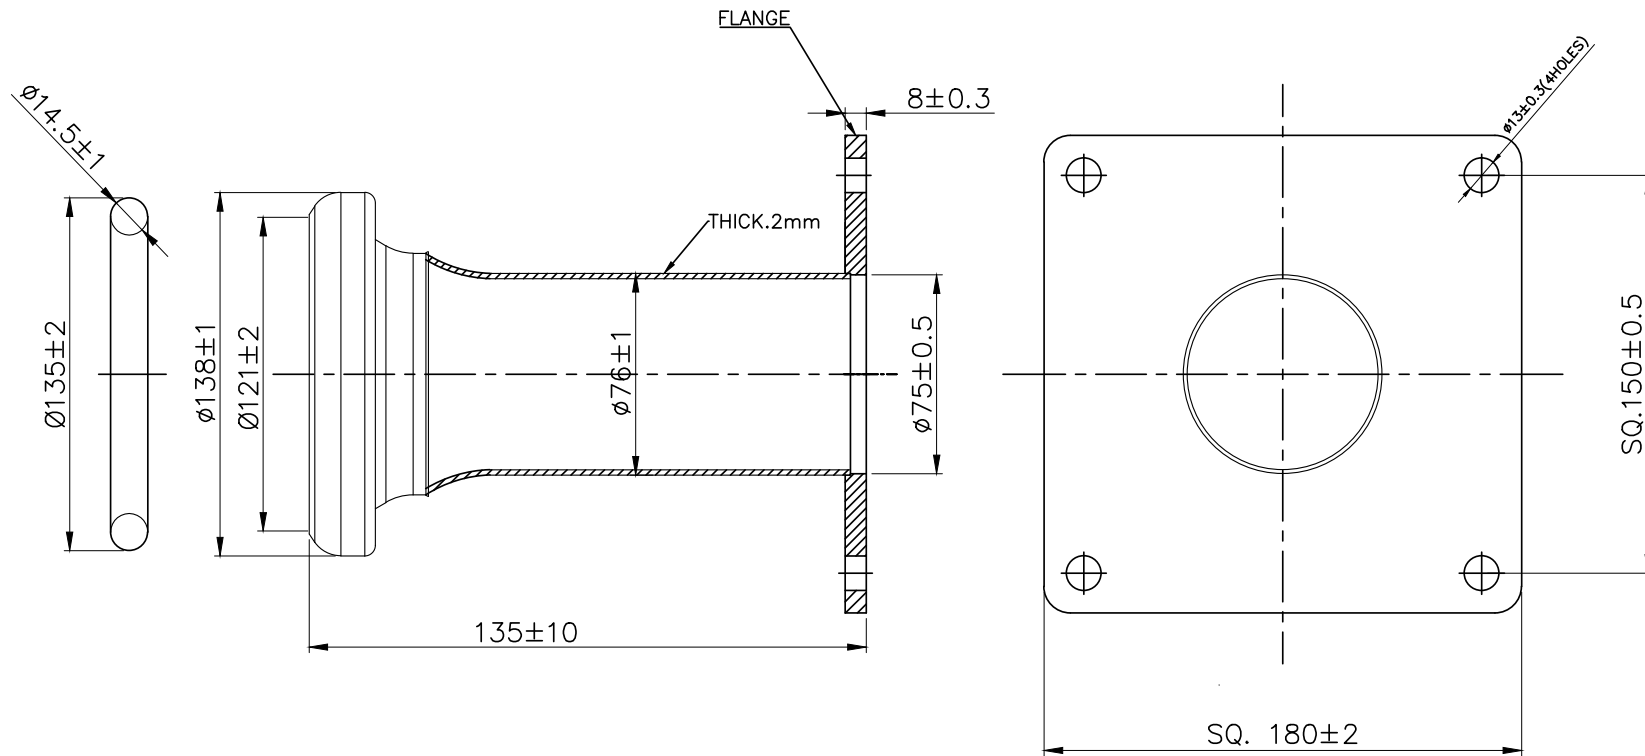

Female Square MZ Flange

Female Square MZ Flange

Female Square MZ Flange

Female Square MZ Flange

Female Square MZ Flange

8" B TYPE FEMALE