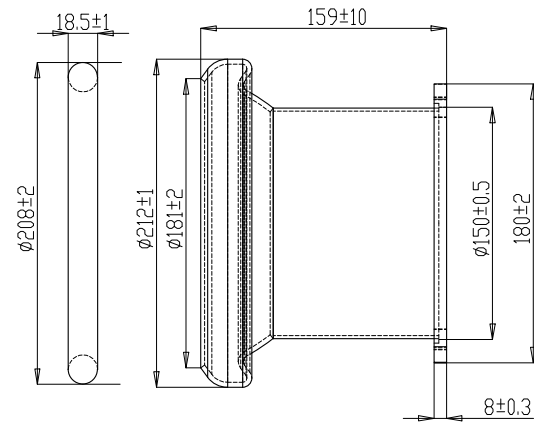

Female Square MZ Flange

Female Square MZ Flange

Female Square MZ Flange

Female Square MZ Flange

Female Square MZ Flange

8" B TYPE FEMALE