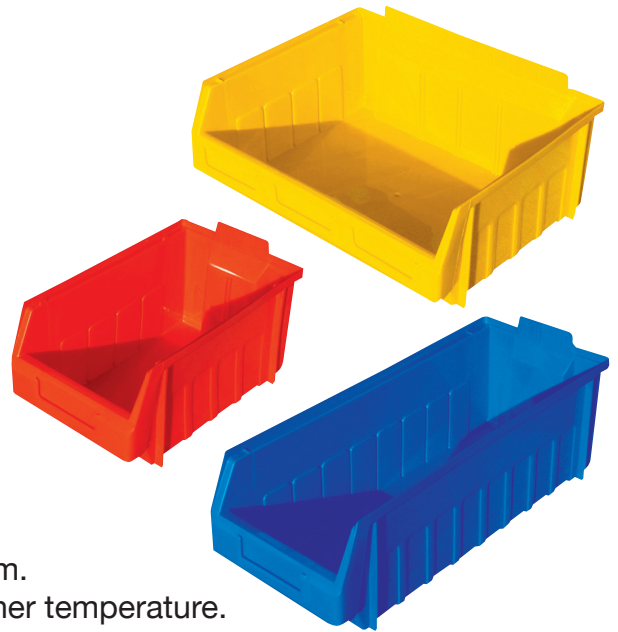

SUPRA STORAGE BINS

Red, Blue or Yellow

- Made from Polypropylene Copolymer.
- Strong rear lip for use with louvre panels.
- Strong heavy duty reinforced base, sides & stacking rim.
- Resistance to most industrial solvents, withstands higher temperature.
- Clear access to contents.
- All bins with identification card holders.
- Incorporates a safety stop feature in SB - 4 / 5 / 6 at the back for use in shelves.

PART NO	OUTSIDE DIMENSIONS			INSIDE DIMENSIONS		
	L	W	H	L	W	H
SB-1-RED	125mm	100mm	60mm	117mm	80mm	52mm
SB-1-BLUE	125mm	100mm	60mm	117mm	80mm	52mm
SB-1-YELLOW	125mm	100mm	60mm	117mm	80mm	52mm
SB-2-RED	170mm	100mm	85mm	157mm	80mm	75mm
SB-2-BLUE	170mm	100mm	85mm	157mm	80mm	75mm
SB-2-YELLOW	170mm	100mm	85mm	157mm	80mm	75mm
SB-3-RED	220mm	130mm	125mm	200mm	115mm	115mm
SB-3-BLUE	220mm	130mm	125mm	200mm	115mm	115mm
SB-3-YELLOW	220mm	130mm	125mm	200mm	115mm	115mm
SB-4-RED	290mm	178mm	143mm	265mm	155mm	130mm
SB-4-BLUE	290mm	178mm	143mm	265mm	155mm	130mm
SB-4-YELLOW	290mm	178mm	143mm	265mm	155mm	130mm
SB-5-RED	290mm	363mm	145mm	265mm	340mm	130mm
SB-5-BLUE	290mm	363mm	145mm	265mm	340mm	130mm
SB-5-YELLOW	290mm	363mm	145mm	265mm	340mm	130mm
SB-6-RED	440mm	180mm	145mm	415mm	154mm	130mm
SB-6-BLUE	440mm	180mm	145mm	415mm	154mm	130mm
SB-6-YELLOW	440mm	180mm <td 145mm	415mm	154mm	130mm	
SB-7-RED	435mm	400mm	215mm	405mm	380mm	208mm
SB-7-BLUE	435mm	400mm	215mm	405mm	380mm	208mm
SB-8-RED	600mm	425mm	300mm	490mm	350mm	290mm
SB-8-BLUE	600mm	425mm	300mm	490mm	350mm	290mm